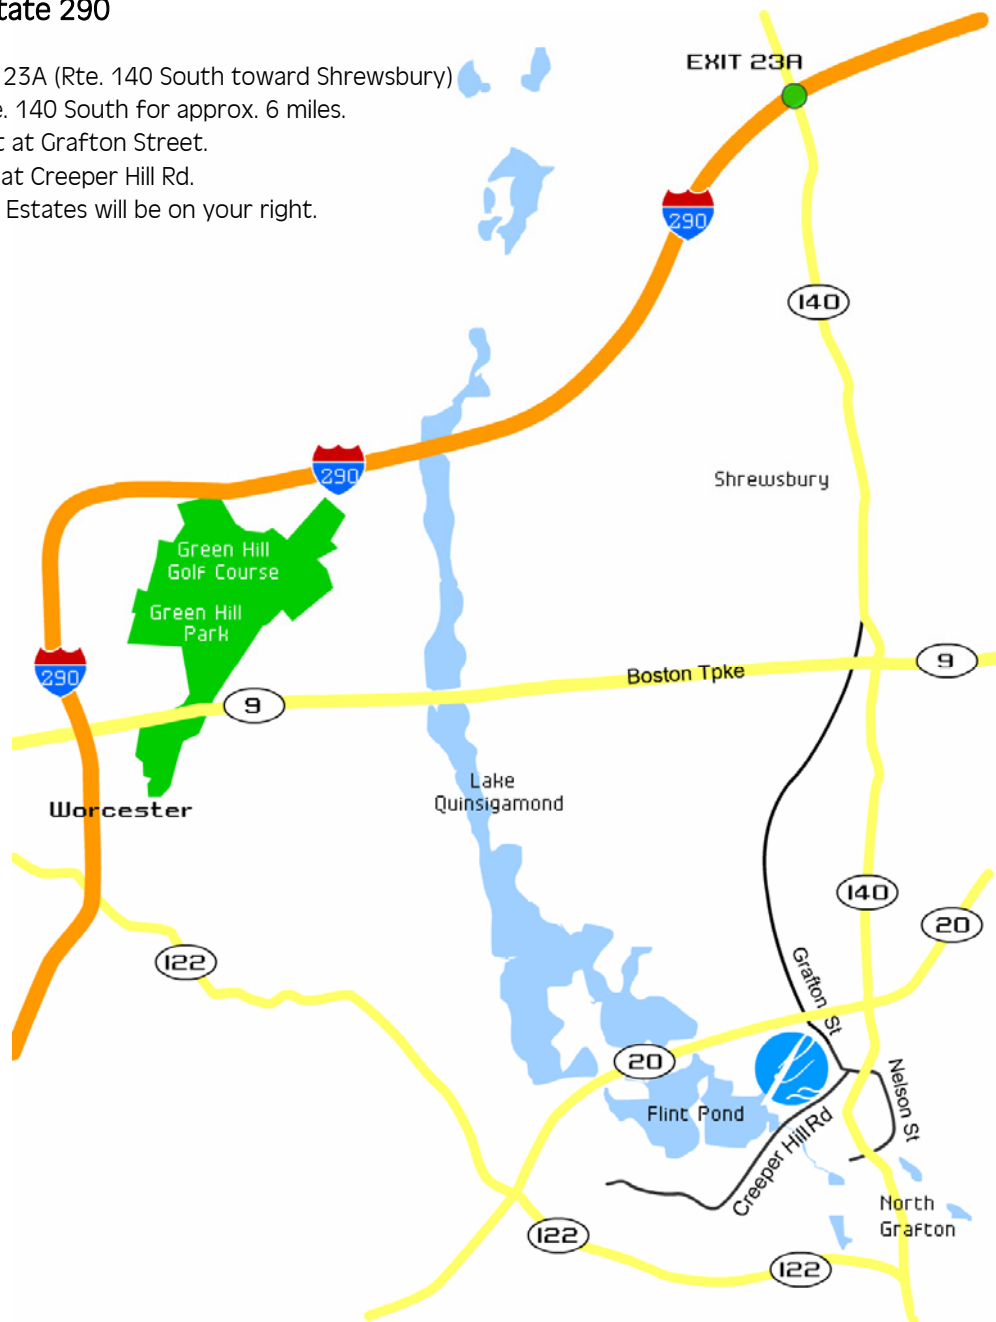

Directions

From Interstate 290

- Take EXIT 23A (Rte. 140 South toward Shrewsbury)
- Follow Rte. 140 South for approx. 6 miles.
- Turn Right at Grafton Street.
- Turn Left at Creeper Hill Rd.
- Flint Pond Estates will be on your right.